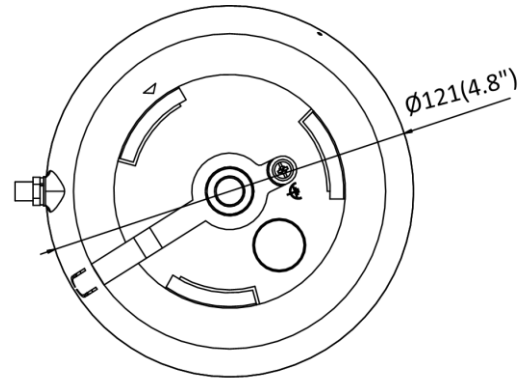

DS-2CD2121G1-IDW

2 MP IR Fixed Dome Wi-Fi Network Camera

- High quality imaging with 2 MP resolution
- Efficient H.265+ compression technology
- Clear imaging even with strong back lighting due to DWDR technology
- Up to 128 GB SD card slot for storage
- Built-in microphone for real-time audio security
- Wi-Fi connection and easy installation
- Water and dust resistant (IP66)

H.265+

Main stream supports

▪ Dimension

Unit: mm(inch)

▪ Available Model

DS-2CD2121G1-IDW1(2.8 mm, 4 mm)

Distributed by

HIKVISION®