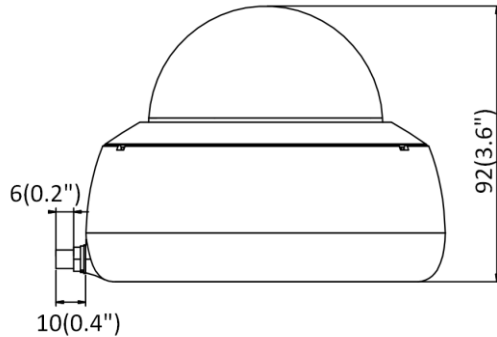

DS-2CD2121G1-IDW

2 MP IR Fixed Dome Wi-Fi Network Camera

- High quality imaging with 2 MP resolution
- Efficient H.265+ compression technology
- Clear imaging even with strong back lighting due to DWDR technology
- Up to 128 GB SD card slot for storage
- Built-in microphone for real-time audio security
- Wi-Fi connection and easy installation
- Water and dust resistant (IP66)

H.265+

Main stream supports

▪ Dimension

Unit: mm(inch)

▪ Available Model

DS-2CD2121G1-IDW1(2.8 mm, 4 mm)

Distributed by

HIKVISION®